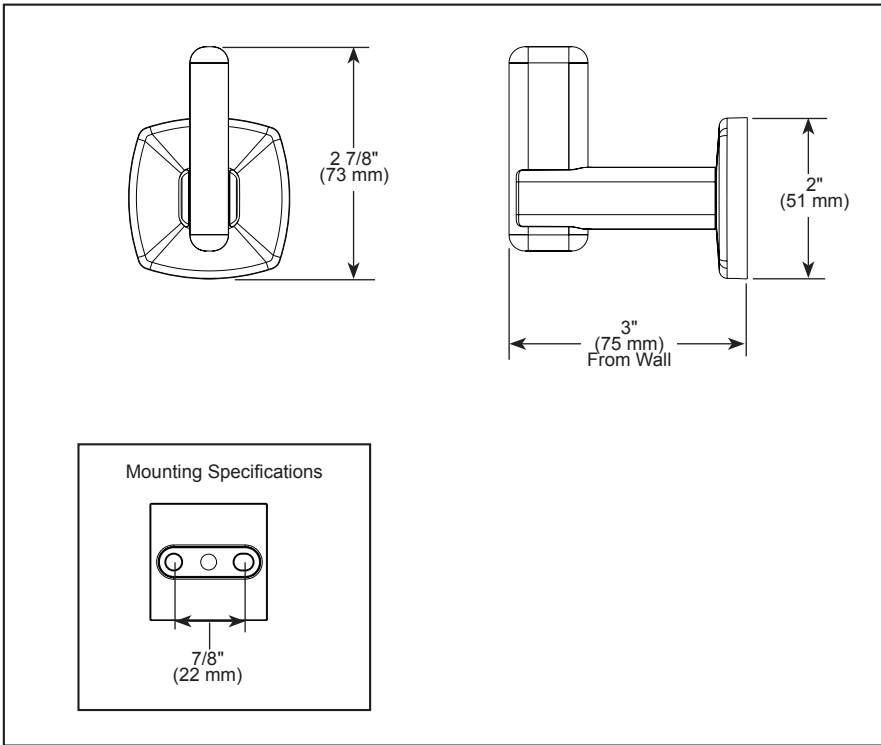

BRIZO®

ACCESSORIES

- Allaria® Collection
- Robe Hook

STANDARD SPECIFICATIONS:

- Wood blocking is preferable behind all wall surfaces. If wood blocking is not available, try finding a wood stud to anchor this accessory.
- Mounting hardware and mounting instructions included with product.
- Note: Plastic anchors, screw, toggle bolts, and mounting brackets are included with the mounting hardware.
- All metal construction with available crystal acrylic option